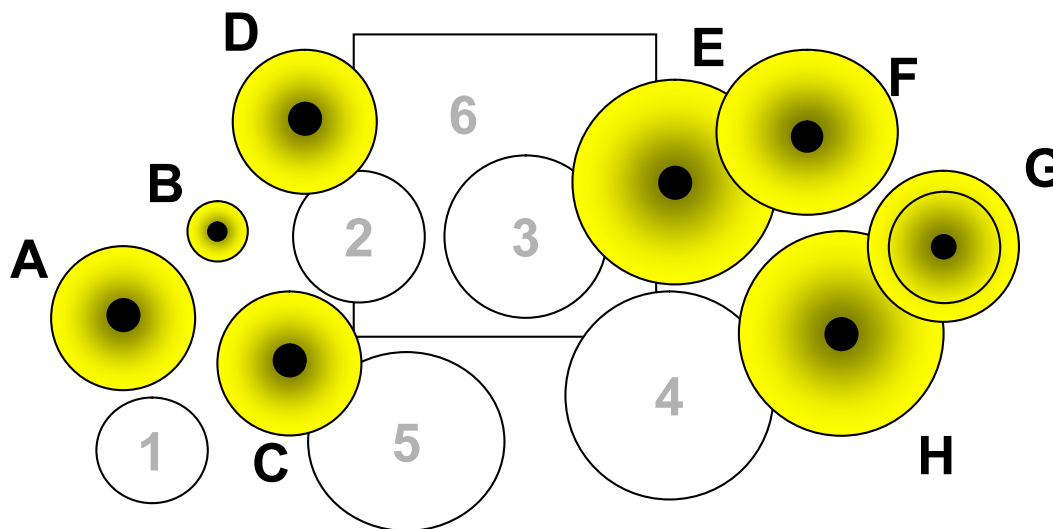

Drumset Yamaha

- 1 10"x5" Basswood Sopranino Snare
- 2 10"x9" TomTom
- 3 12"x10" TomTom
- 4 15"x13" TomTom
- 5 14"x5.5" Basswood Snare
- 6 20"x17" Bass Drum

Cymbals - Meinl

- A 15" Byzance Medium Thin Crash
- B 8" Byzance Splash
- C 14" Byzance Medium HiHat
- D 14" Byzance Thin Crash
- E 20" Byzance Medium Ride
- F 17" Byzance Medium Thin Crash
- G 18" GenerationX Filter China
- H 20" Old Fasion Jazz Ride (NoName)

Hardware – Yamaha

Cymbals Boom Stands, Clamps, HiHat Stands etc.

Heads – EVANS

Sticks – VATER Manhattan

Click – Yamaha Click Station CLST-100